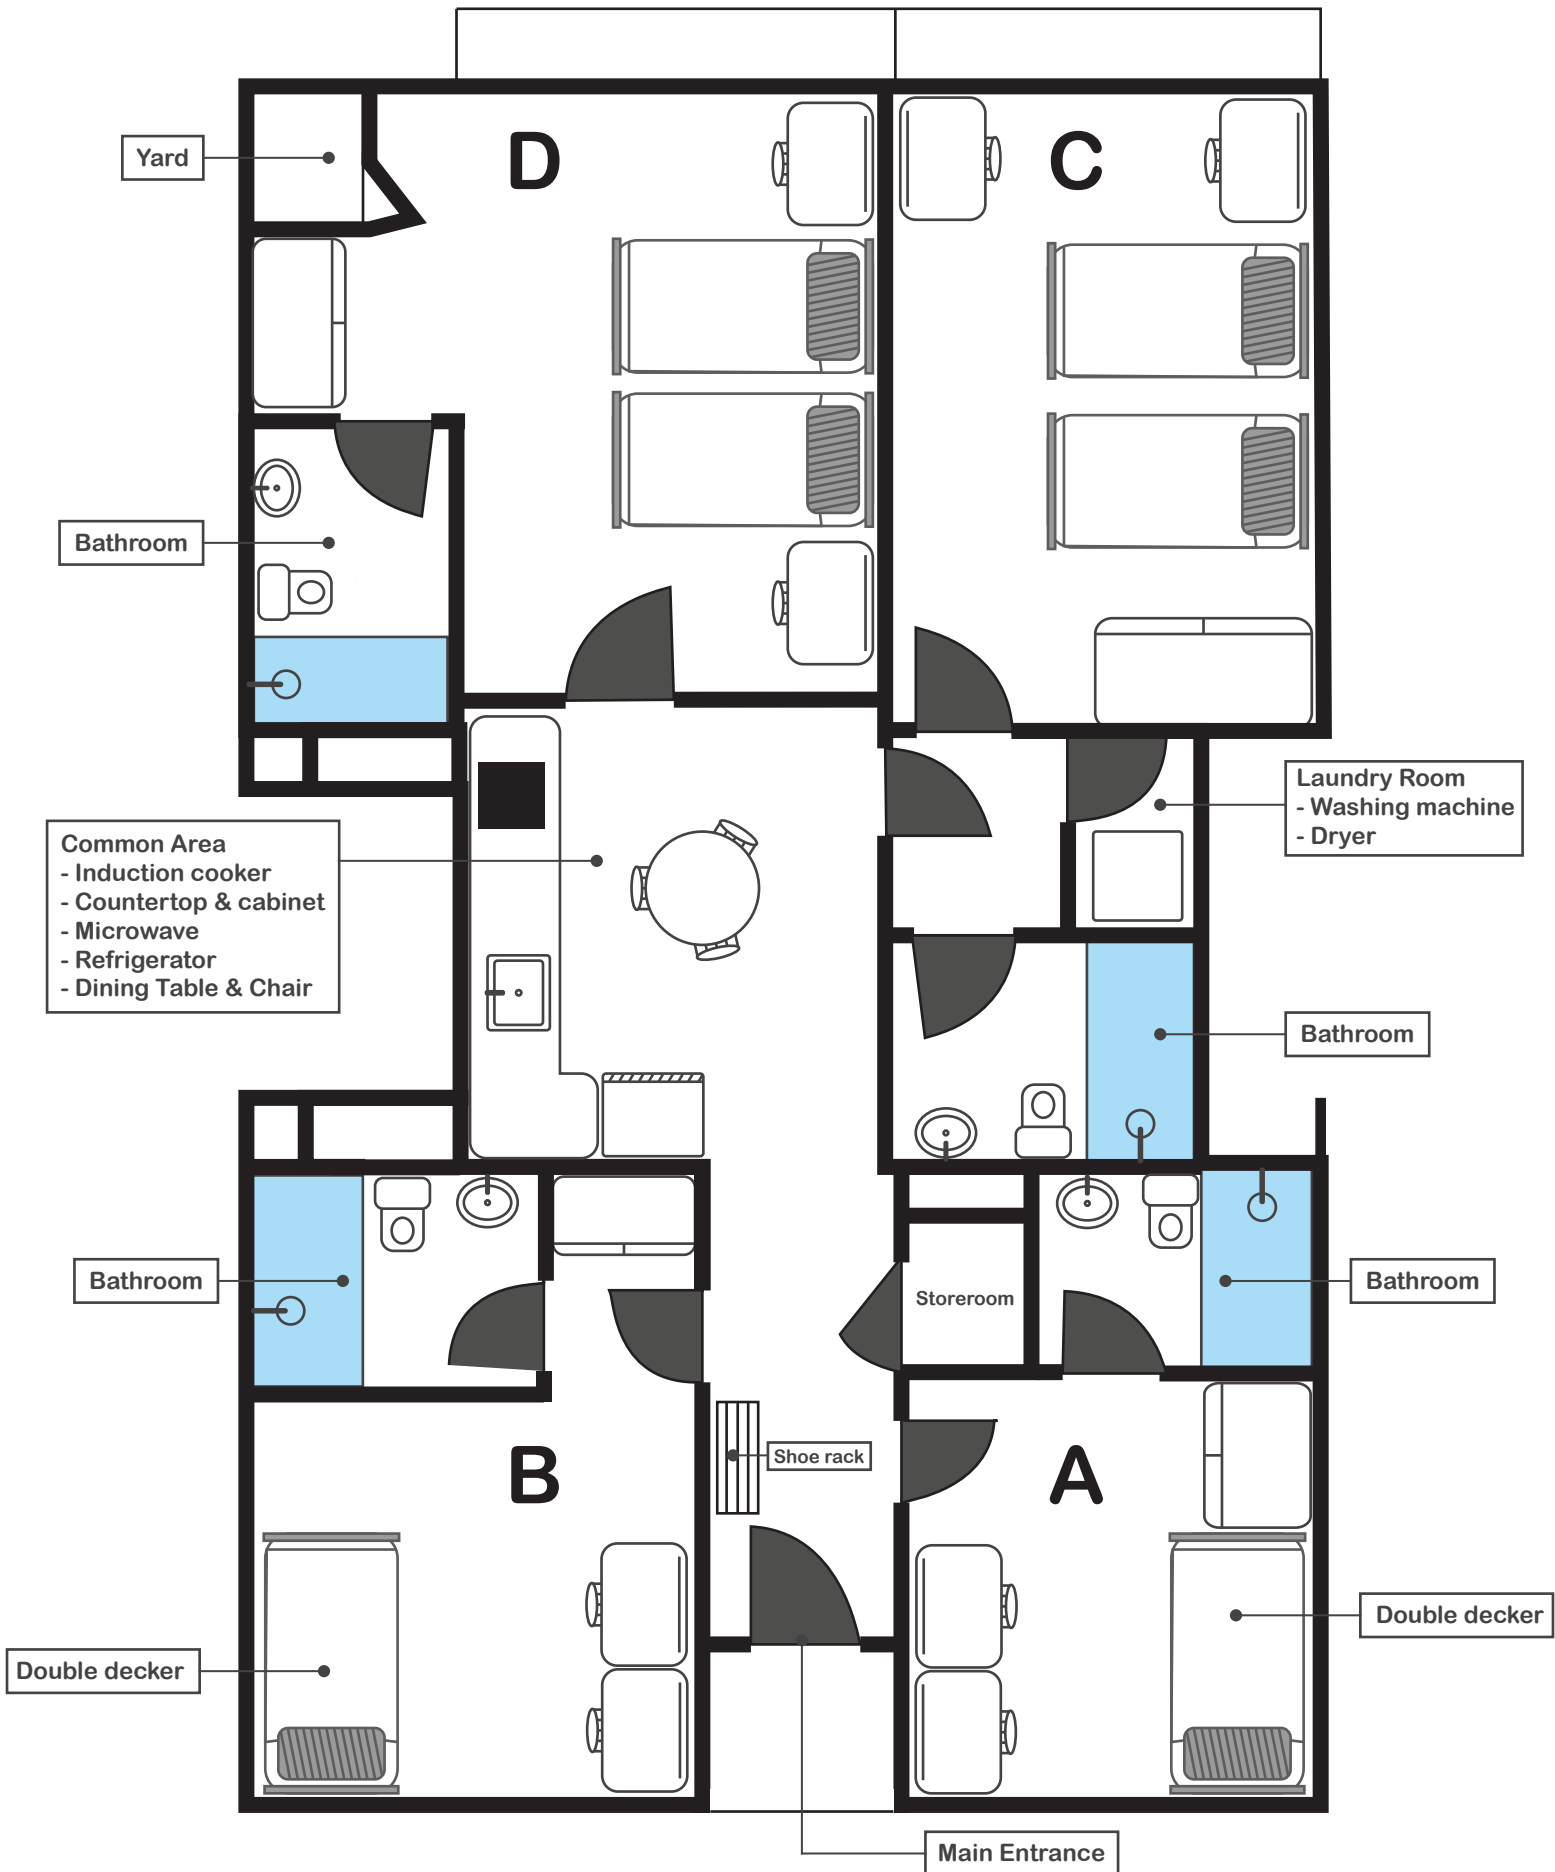

NADAYU 801 - TWIN SHARING FLOOR PLAN

NADAYU 801 - TWIN SHARING PICTURES

**COMMON AREA:
KITCHEN & LAUNDRY ROOM**

BATHROOM

ROOM TYPE

A

B

C

D