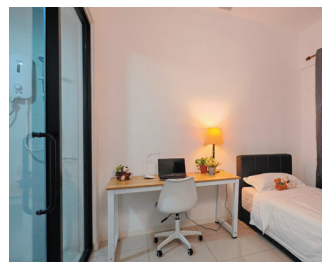

Room D w/attached bath; Single **RM1,300** / Twin **RM750** per pax

ROOM AMENITIES

Room Area

- Bed & mattress
- Study desk
- Wardrobe
- Air conditioner
- Fan

Common Area

- Wifi
- Water dispenser
- Washing machine & Dryer
- Refrigerator
- Cooking Stove

Room C w/attached bath; Single **RM1,000 – 1,200** /Twin **RM650**

Room B w/attached bath; Single **RM1,100** /Twin **RM620**

Room A w/attached bath; Single **RM1,000** /Twin **RM600**

Pool area

Badminton courts

DAMAI APARTMENT

Damai Apartment is a sought-after choice for both local and international students, thanks to its prime location right next to the campus. Within a few minutes' walk, you can easily attend lectures, making your academic journey hassle-free.

The apartment is also located near to a row of shop houses comprising restaurants, cafes, mini markets and clinics. Each Damai unit comprises four single rooms, comfortably accommodating four students.