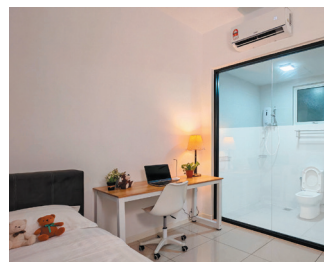

Room D w/attached bath; Single **RM1,300** / Twin **RM750** per pax

ROOM AMENITIES

Room Area

- Bed & mattress
- Study desk
- Wardrobe
- Air conditioner
- Fan

Common Area

- Wifi
- Water dispenser
- Washing machine & Dryer
- Refrigerator
- Cooking Stove

Room C w/attached bath; Single **RM1,000 – 1,200** /Twin **RM650**

Room B w/attached bath; Single **RM1,100** /Twin **RM620**

Room A w/attached bath; Single **RM1,000** /Twin **RM600**

Pool area

Badminton courts

The apartment is also located near to a row of shop houses comprising restaurants, cafes, mini markets and clinics. Each Damai unit comprises four single rooms, comfortably accommodating four students.