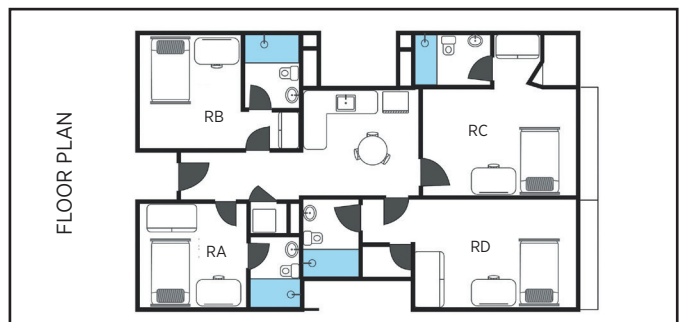

Room D w/attached bath; Single **RM1,300** / Twin **RM750** per pax

ROOM AMENITIES

Room Area

- Bed & mattress
- Study desk
- Wardrobe
- Air conditioner
- Fan

Common Area

- Wifi
- Water dispenser
- Washing machine & Dryer
- Refrigerator
- Cooking Stove

Room C w/attached bath; Single **RM1,000 – 1,200** /Twin **RM650**

Room B w/attached bath; Single **RM1,100** /Twin **RM620**

Room A w/attached bath; Single **RM1,000** /Twin **RM600**

Pool area

Badminton courts

The apartment is also located near to a row of shop houses comprising restaurants, cafes, mini markets and clinics. Each Damai unit comprises four single rooms, comfortably accommodating four students.

FLOOR PLAN