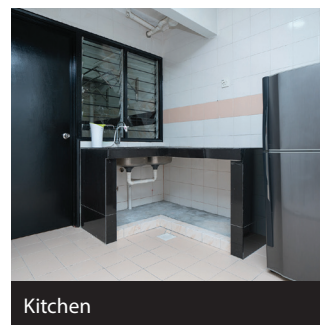

Room D w/attached bath; Single **RM1,300** / Twin **RM750** per pax

ROOM AMENITIES

Room Area

- Bed & mattress
- Study desk
- Wardrobe
- Air conditioner
- Fan

Common Area

- Wifi
- Water dispenser
- Washing machine & Dryer
- Refrigerator
- Cooking Stove

Room A Single w/o bath **RM750**

Room B Single w/o bath **RM690**

Keycard Access

Room C Single w/attached bath **RM900**

Room D Single w/o bath **RM590**

Kitchen

FACILITIES

Room Area

-  Bed and mattress
-  Study desk
-  Wardrobe
-  Air conditioner
-  Fan

Common Area

-  Wifi
-  Water filter
-  Washing machine
-  Refrigerator
-  Cooking stove

Services/Others

-  Maid cleaning service (Weekly)
-  Regular maintenance