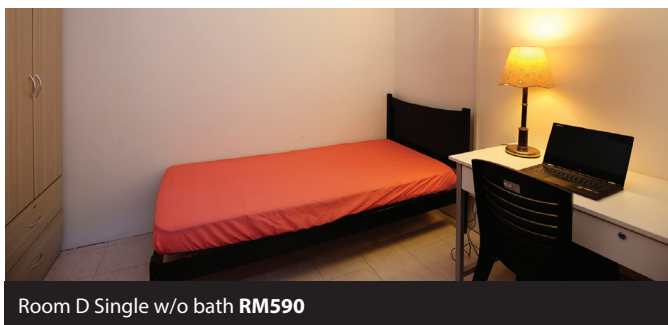

Room D w/attached bath; Single **RM1,300** / Twin **RM750** per pax

ROOM AMENITIES

Room Area

- Bed & mattress
- Study desk
- Wardrobe
- Air conditioner
- Fan

Common Area

- Wifi
- Water dispenser
- Washing machine & Dryer
- Refrigerator
- Cooking Stove

Room C w/attached bath; Single **RM1,000 – 1,200** /Twin **RM650**

Room B w/attached bath; Single **RM1,100** /Twin **RM620**

Room A w/attached bath; Single **RM1,000** /Twin **RM600**

Pool area

Badminton courts

The apartment is also located near to a row of shop houses comprising restaurants, cafes, mini markets and clinics. Each Damai unit comprises four single rooms, comfortably accommodating four students.

Room A Single w/o bath **RM750**

Room B Single w/o bath **RM690**

Keycard Access

Room C Single w/attached bath **RM900**

Room D Single w/o bath **RM590**

Kitchen

FACILITIES

Room Area